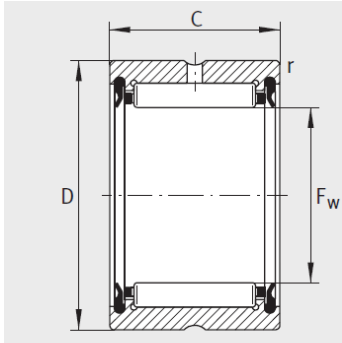

Machined Needle Roller Bearing

D 22-72mm-RNA4908-RSR+RNA4908-2RSR

RNA49..-2RSR

RNA49..-RSR

: