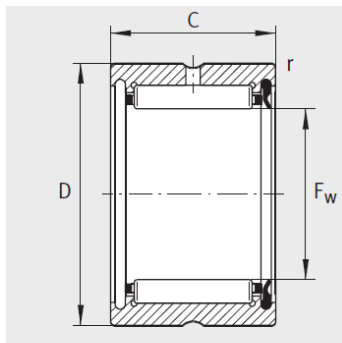

Machined Needle Roller Bearing

D 22-72mm-RNA4908-RSR+RNA4908-2RSR

RNA49..-2RSR

RNA49..-RSR

: