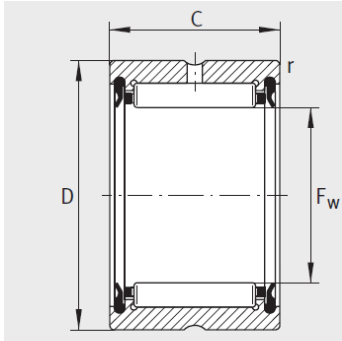

Machined Needle Roller Bearing

D 22-72mm-RNA4906-RSR+RNA4906-2RSR

RNA49..-2RSR

RNA49..-RSR

: