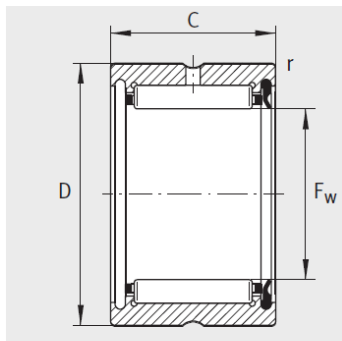

Machined Needle Roller Bearing

D 22-72mm-RNA4906-RSR+RNA4906-2RSR

RNA49..-2RSR

RNA49..-RSR

: