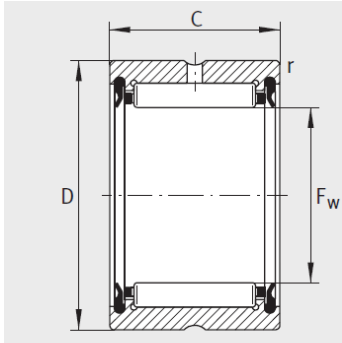

Machined Needle Roller Bearing

D 22-72mm-RNA4904-RSR+RNA4904-2RSR

RNA49..-2RSR

RNA49..-RSR

: