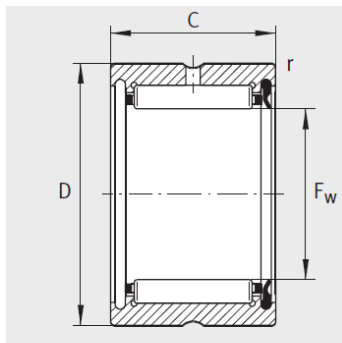

Machined Needle Roller Bearing

D 22-72mm-RNA4904-RSR+RNA4904-2RSR

RNA49..-2RSR

RNA49..-RSR

: