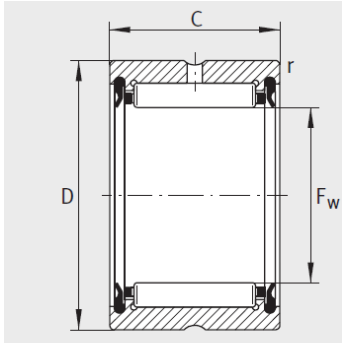

Machined Needle Roller Bearing

D 22-72mm-RNA4903-RSR+RNA4903-2RSR

RNA49..-2RSR

RNA49..-RSR

: