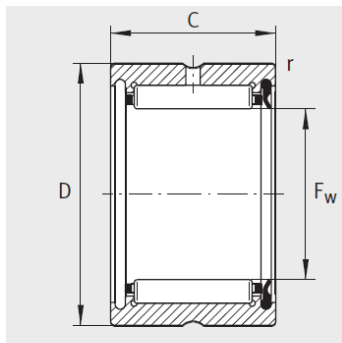

Machined Needle Roller Bearing

D 22-72mm-RNA4903-RSR+RNA4903-2RSR

RNA49..-2RSR

RNA49..-RSR

: