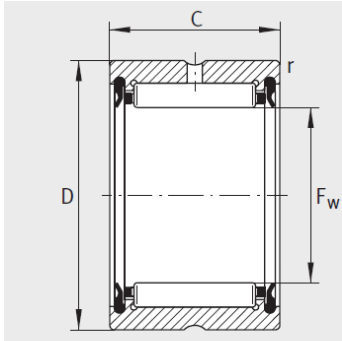

Machined Needle Roller Bearing

D 22-72mm-RNA4902-RSR+RNA4902-2RSR

RNA49..-2RSR

RNA49..-RSR

: