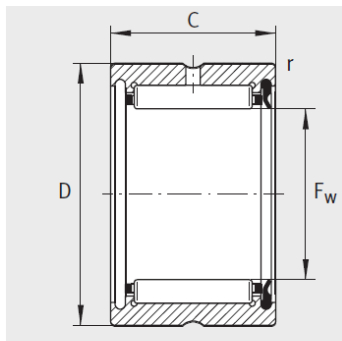

Machined Needle Roller Bearing

D 22-72mm-RNA4902-RSR+RNA4902-2RSR

RNA49..-2RSR

RNA49..-RSR

: