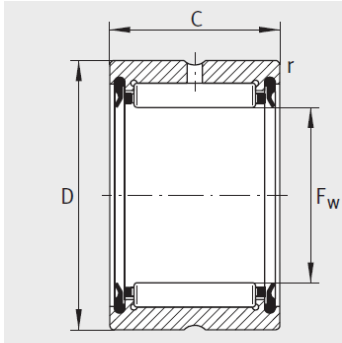

Machined Needle Roller Bearing

D 22-72mm- RNA4900-RSR+RNA4900-2RSR

RNA49..-2RSR

RNA49..-RSR

: