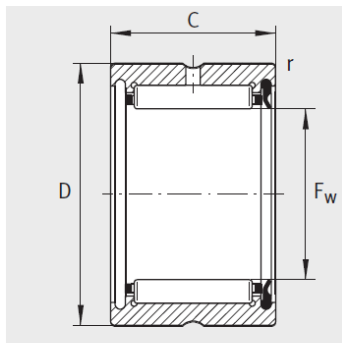

Machined Needle Roller Bearing

D 22-72mm- RNA4900-RSR+RNA4900-2RSR

RNA49..-2RSR

RNA49..-RSR

: